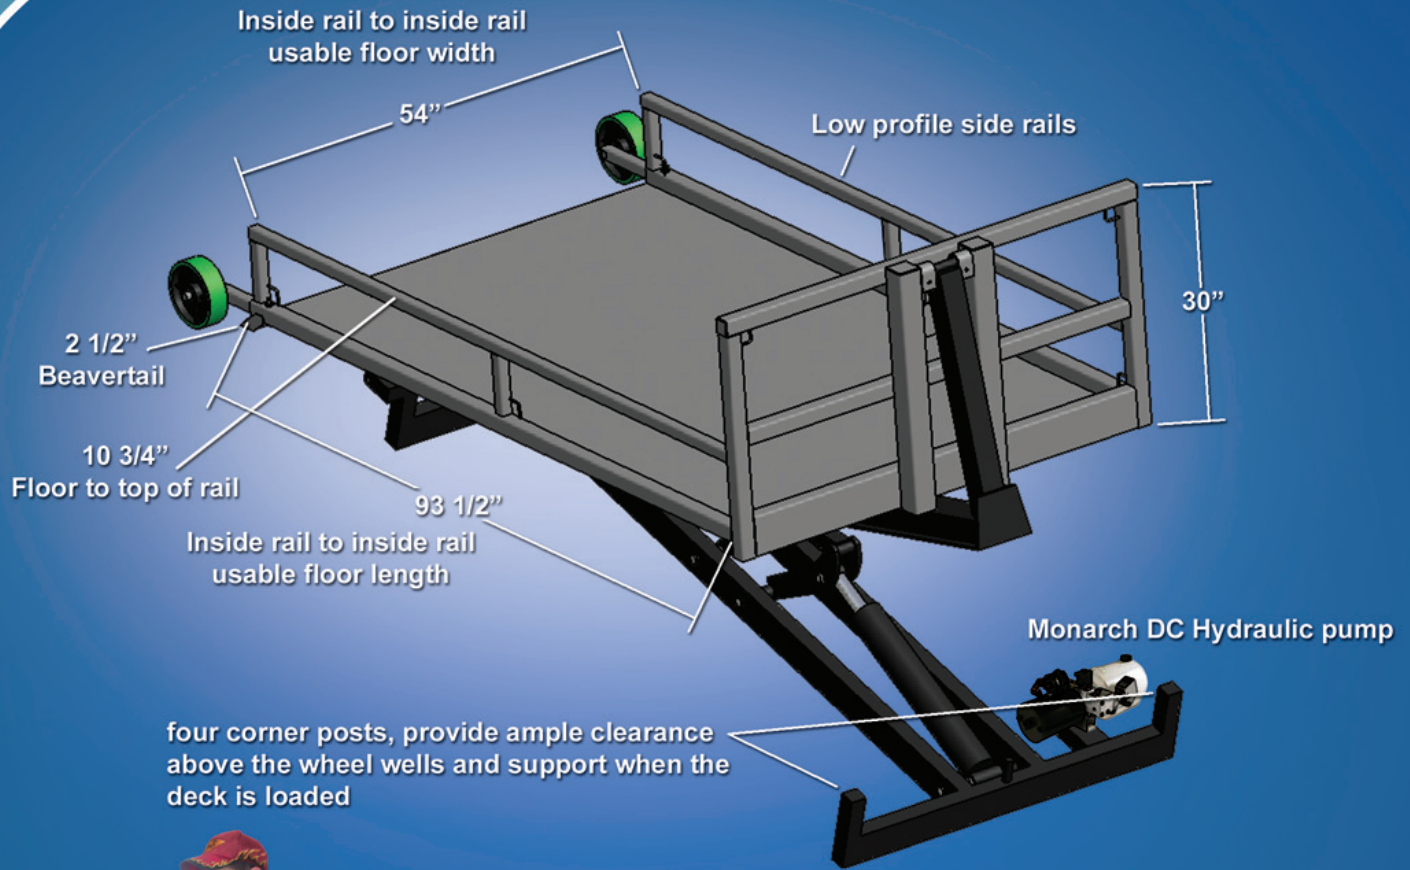

Extendable and removable wheels